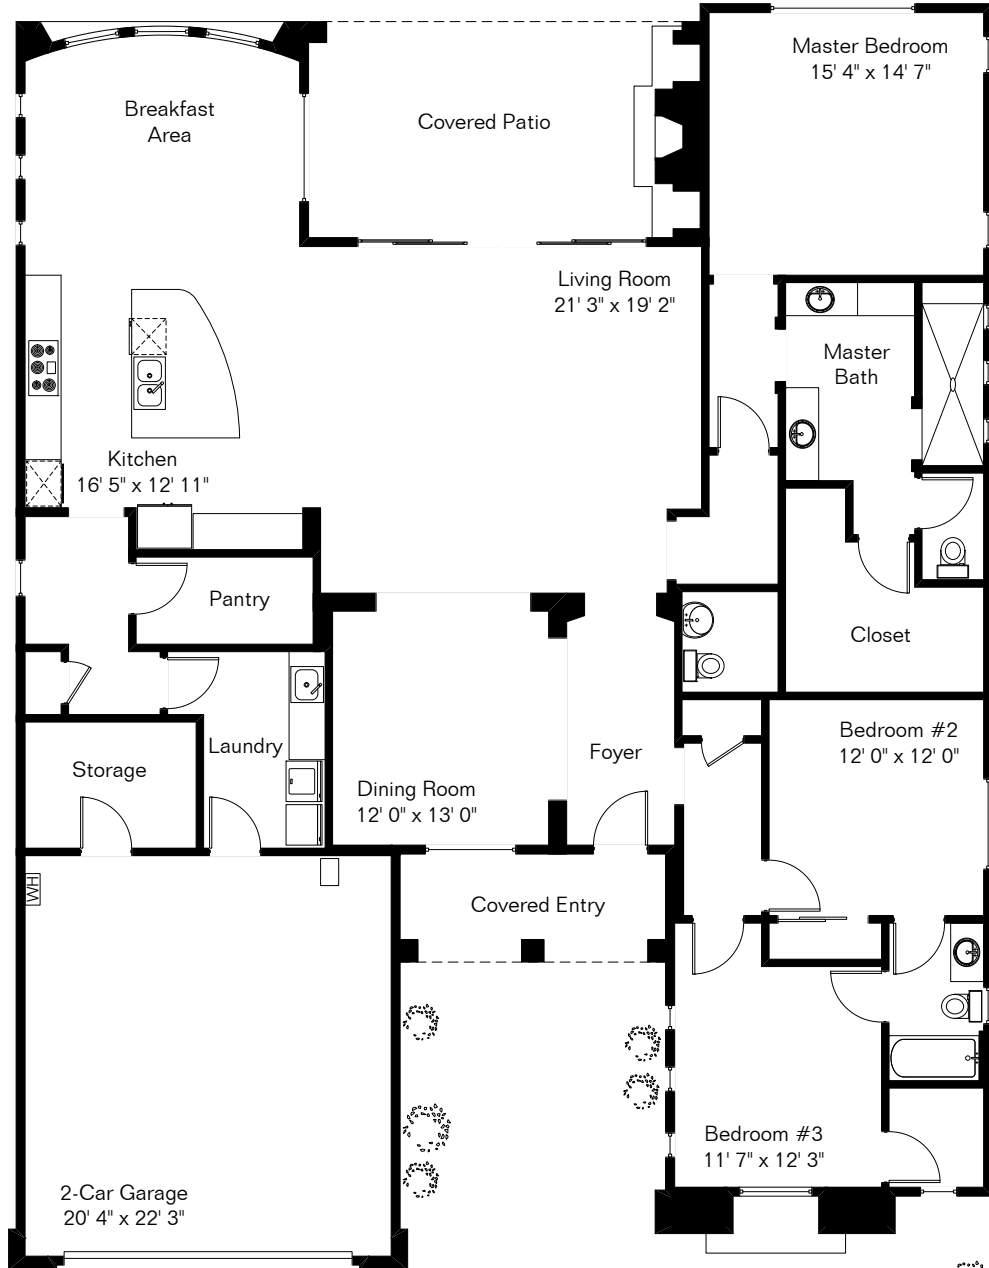

The square footages and room size information are deemed to be reliable but are not guaranteed and should be independently verified.

6549 W Grandview Trail

Presented by Pam Treece

Long Realty Company

(520) 275-2664

Pool & Spa Area

Living Area 2,620 Sq Ft
Garage 486 Sq Ft

Site Visit March 2018

Copyright 2018 Floor Plans First! LLC
All Rights Reserved.

www.FloorPlansFirst.com

Toll Free (877) 887-1500
Voice (520) 881-1500
Fax (520) 791-7701

Floor Plans First!
See the Floor Plan First